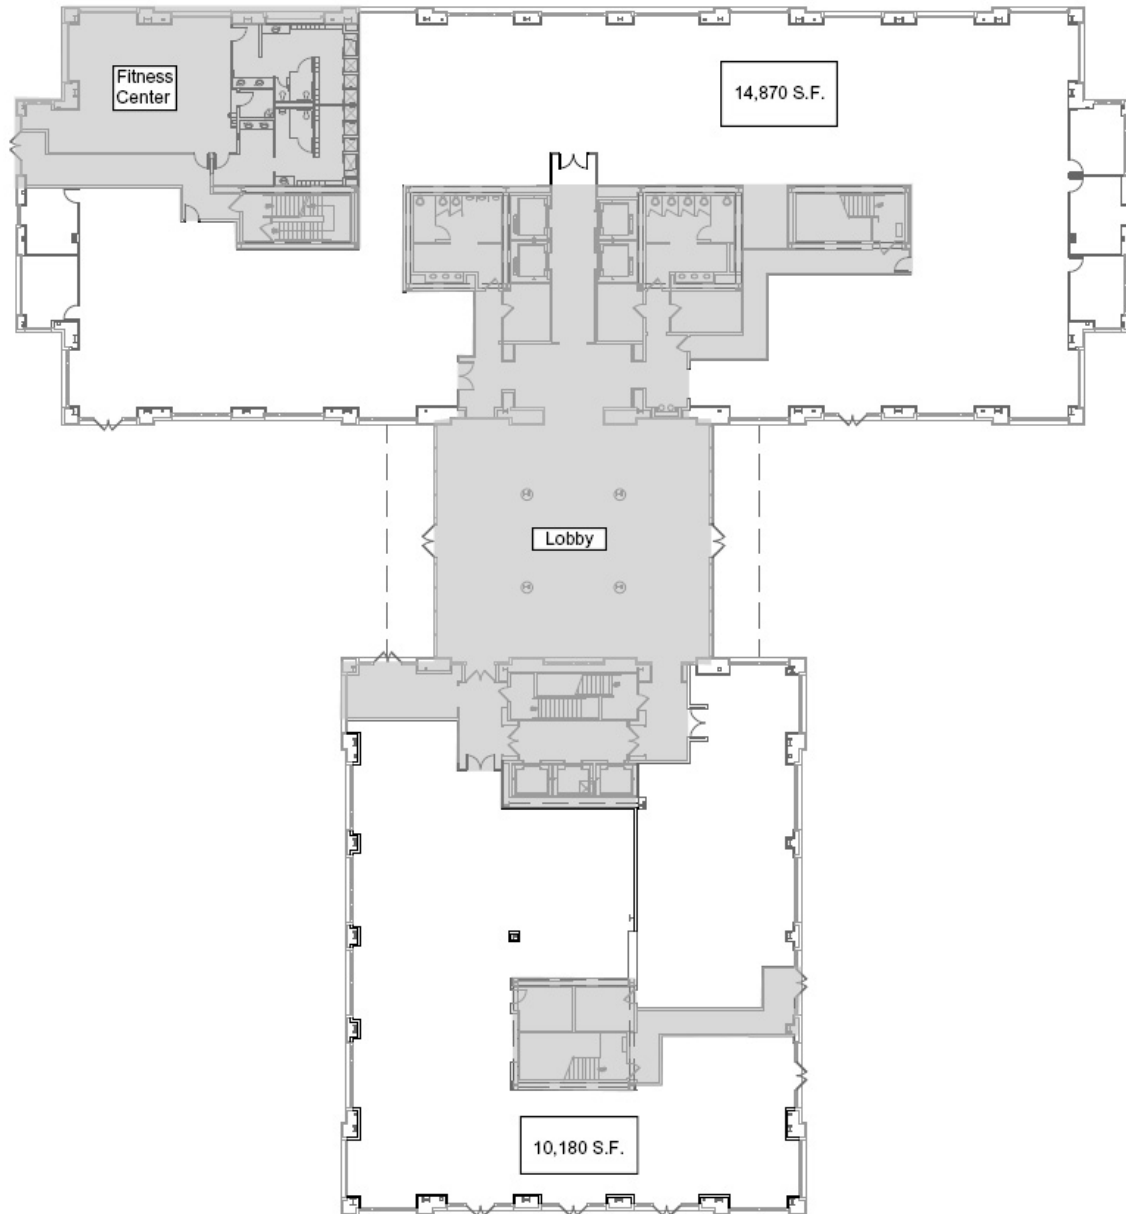

100 Mathilda Place
Sunnyvale, CA

The Mozart
Development
Company

First Floor

±25,050 RENTABLE SQUARE FEET

The information contained herein has been given to us by the owner of the property or other sources we deem reliable. We have no reason to doubt its accuracy, but we do not guarantee it. All information should be verified prior to purchase or lease.