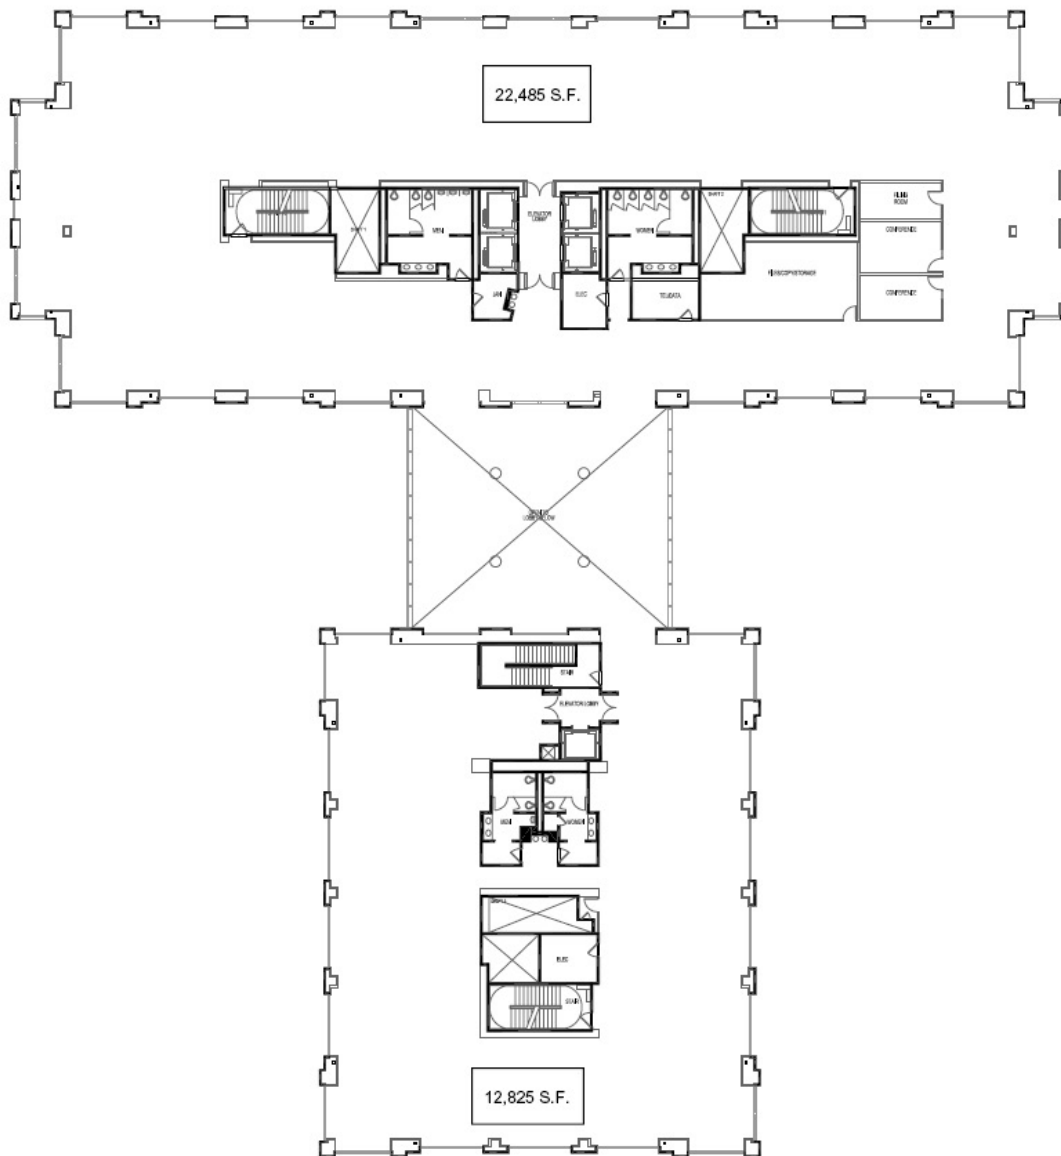

Second Floor

±35,310 RENTABLE SQUARE FEET