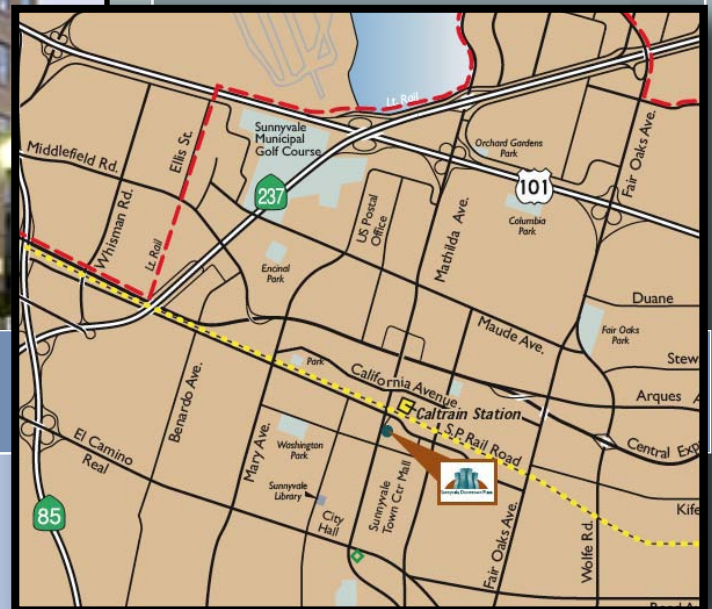

100 Mathilda Place Sunnyvale, CA

The Mozart Development Company

Property Details

- Class "A" Office Buildings
- Suites of 12,825, 14,870 and 22,485 Sq. Ft. Still Available
- Downtown Environment with Many Amenities
- Walking Distance to Train Station
- Secured Underground Parking
- Steel Frame Construction
- Extensive Glassline
- Professionally Owned & Managed by The Mozart Development Company