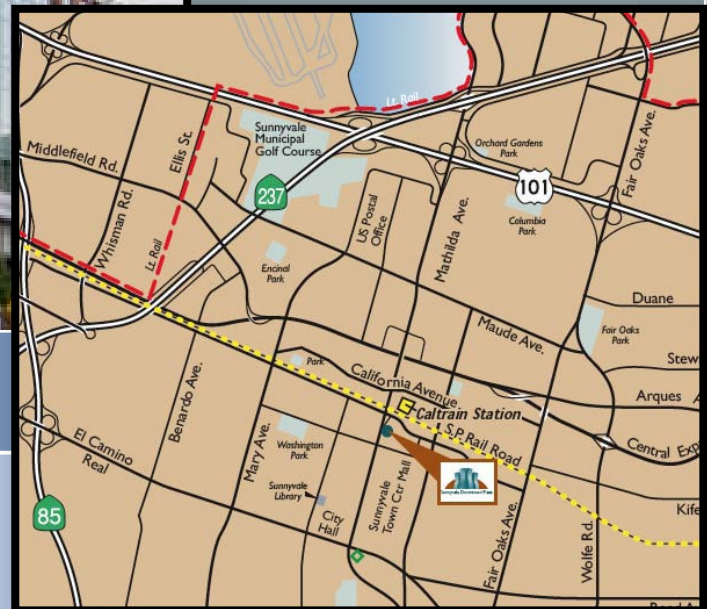

150 Mathilda Place Sunnyvale, CA

The Mozart Development Company

Property Details

- Class "A" Office Buildings
- Suites from 11,331 to 22,663 Sq. Ft. Still Available on the 4th Floor
- Downtown Environment with Many Amenities
- Walking Distance to Train Station
- Secured Underground Parking
- Steel Frame Construction
- Extensive Glassline
- Professionally Owned & Managed by The Mozart Development Company

Site Plan

150 Mathilda Place
Sunnyvale, CA

The Mozart
Development
Company

Fourth Floor

11,331 or 22,663 Sq.Ft Available

Downtown Sunnyvale Directory

Restaurants/Entertainment

Amarin Thai Cuisine - 408/245-8585
172 S. Murphy Avenue
The Bean Scene - 408/38-4523
186 S. Murphy Avenue
Coffee & More - 408/245-1900
100 S. Murphy Avenue
Del Monte Restaurant - 408/737-7678
100 S. Murphy Avenue
Dishdash - 408/774-1889
190 S. Murphy Avenue
El Faro Restaurant - 408/739-5136
168 S. Murphy Avenue
Esperanza's Market - 408/739-5136
173 S. Murphy Avenue
Fibbar MaGee's - 408/749-8373
156 S. Murphy Avenue
Forum Nightclub - 408/739-5700
146 S. Murphy Avenue
French Quarter Cabaret/Restaurant - 408/773-8700
195 S. Murphy Avenue
Gumba's Italian Restaurant - 408/737-8384
176 S. Murphy Avenue
Historic Del Monte Bldg. - 408/735/7680
100 S. Murphy Avenue
Hunan Gourmet - 408/739-8866
163 S. Murphy Avenue
Jungle Bar & Restaurant - 408/774-9090
155 S. Murphy Avenue
Lucky Shot Billiards - 408/739-7665
189 S. Murphy Avenue
Mira Mar Billiards - 408/732-7380
10382 S. Murphy Avenue
Murphy's Law - 408/736-3822
135 S. Murphy Avenue
Palace Café - 408/774-6111
139 S. Murphy Avenue
Paul & Harvey's Bar - 408/736-5770
130 S. Murphy Avenue
Sopranos - 408/735-9971
133 S. Murphy Avenue