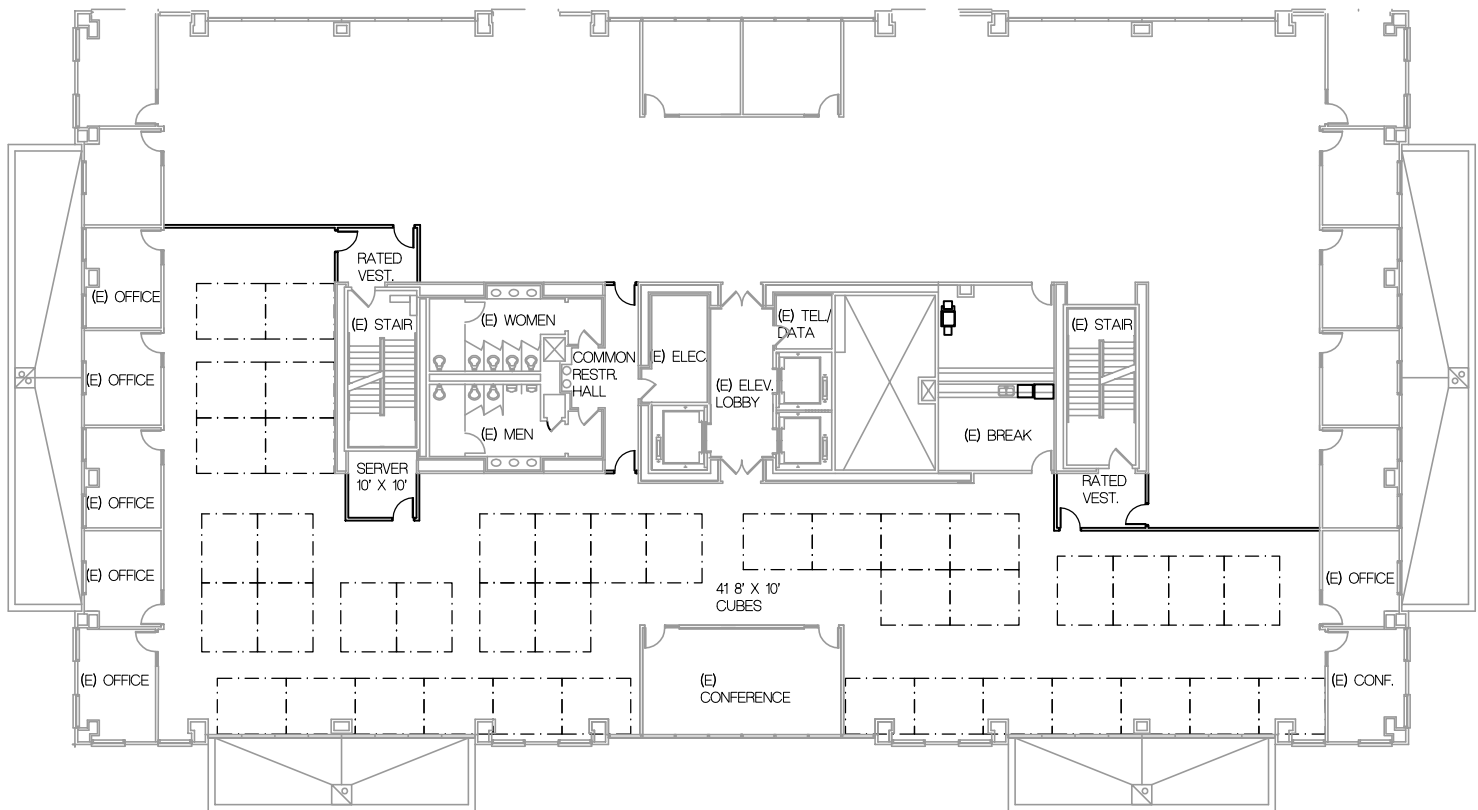

150 Mathilda Place
Sunnyvale, CA

The Mozart
Development
Company

Fourth Floor

11,331 or 22,663 Sq.Ft Available